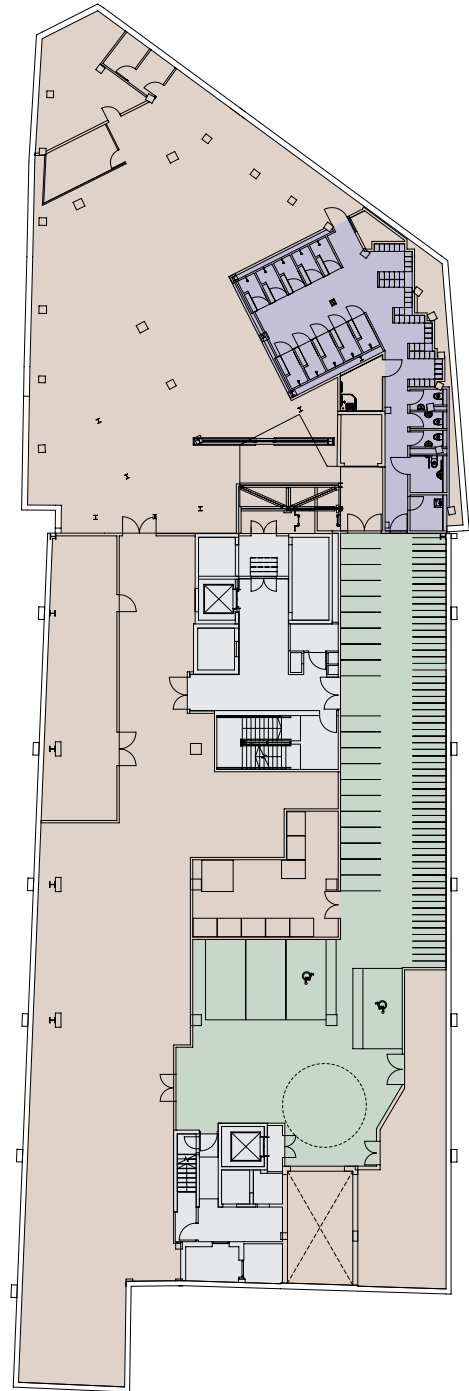

ONE KING WILLIAM STREET

BASEMENT

- 130 x Bicycle Spaces
- 110 x Lockers
- 22 x Motorcycle Spaces
- 4 x Car Spaces
- 11 x Showers

For indicative purposes only. Not to scale.

NORTH

ONE
KING
WILLIAM
STREET

LOWER GROUND

OFFICE

Let to NTT

STORAGE

4,865 SQ FT / 452.0 SQ M

●
CORE

●
STORAGE

For indicative purposes only. Not to scale.

NORTH